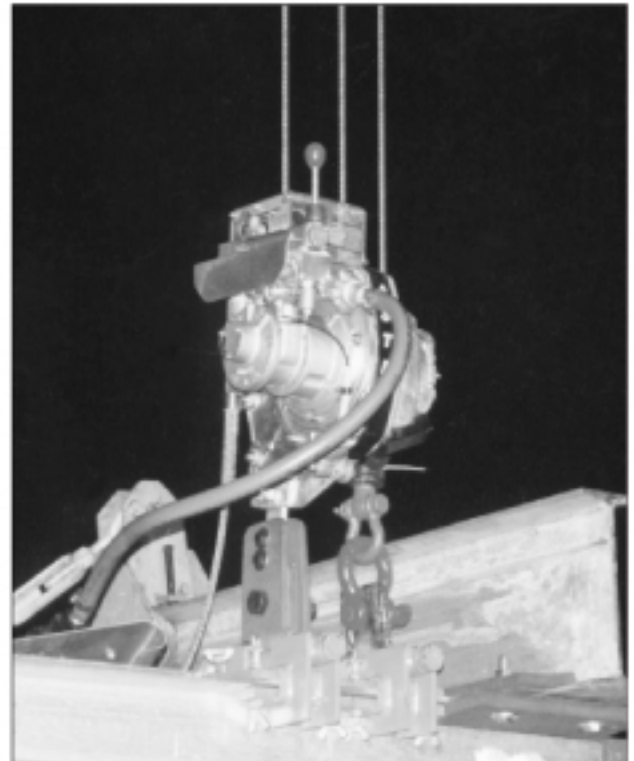

Power Climber™, a division of SafeWorks, LLC, is a world leader in the manufacture and distribution of powered and manual hoists, and sets the industry standard for versatility and reliability.

Astro Hoist A1000 & A2000 Air Hoists

Built for durable performance in heavy industrial applications, the Astro Air hoists lift up to 2,000 lbs up to 35 feet per minute. Field tested on dance floors and high capacity special applications, the Astro Air hoist exceeds the performance requirements of the most demanding industrial contractors.

Dependable

The Astro hoist uses a proven "load sensitive" traction principle to provide a smooth and positive climb. An advanced power transmission and simple modular construction to make the Astro an efficient and dependable hoist that is easy to maintain and service. Down time is minimal. The high quality construction is backed by a two year warranty on all mechanical parts.

High Performance

- **High Speed:** Efficient air flow allows speed up to 35 feet per minute. Saves reeving and climbing time.
- **Lightweight and Compact:** Fits through 16 inch opening. Easy to transport and install.
- **Quadrant Drive:** This Swiss precision reducer is efficient, durable, troublefree and fully enclosed. Minimizes power requirements.